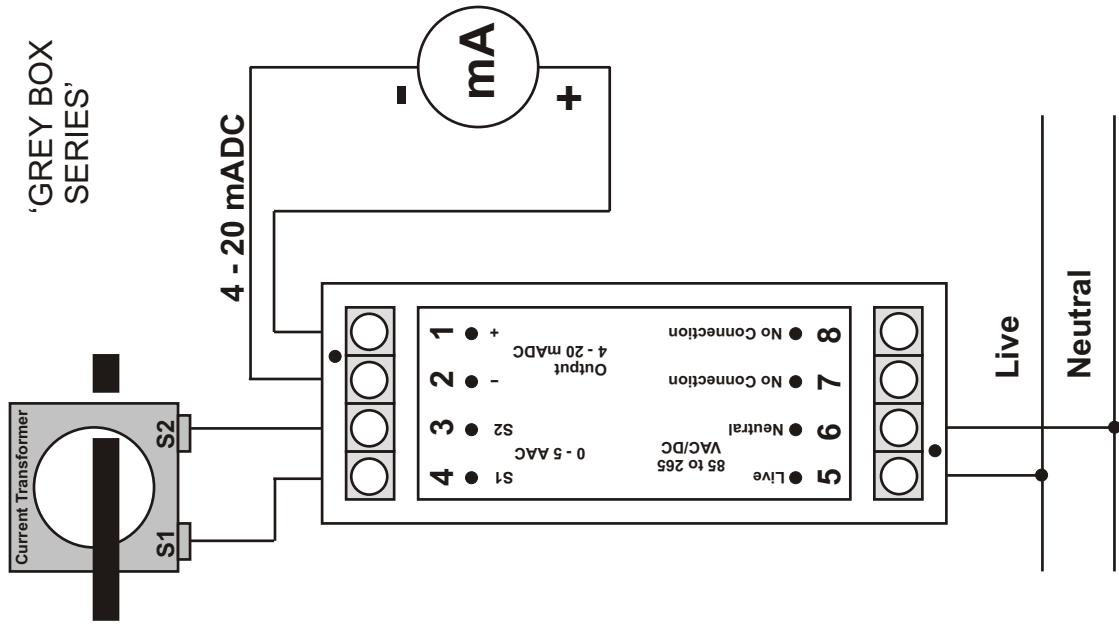

ZENITH

**WIRING DIAGRAM FOR
DIN RAIL MOUNT AMP AC
TO DC mA TRANSDUCER**

ZENITH

**WIRING DIAGRAM FOR
DIN RAIL MOUNT AMP AC
TO DC mA TRANSDUCER**