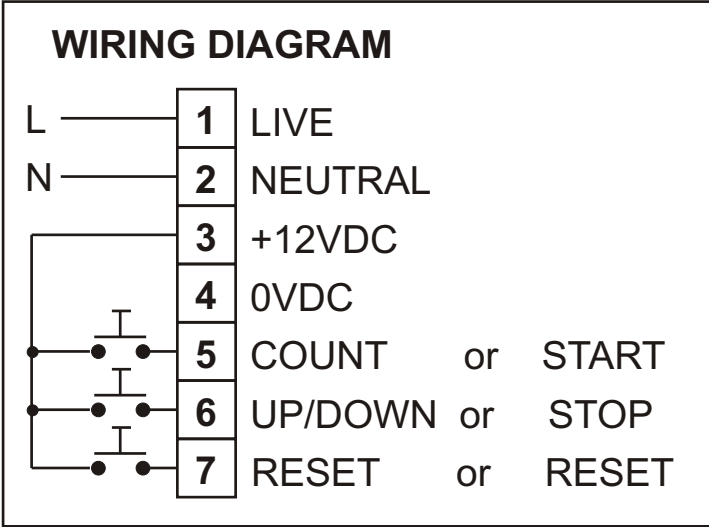

# Model 489-6D Counter / Timer

TIMER / COUNTER								
DIPSWITCH	1	2	3	4	5	6	7	8
TIMER	x	x	x	x	x	x	x	1
COUNTER	x	x	x	x	x	x	x	0

'1' = on '0' = off 'x' = dont care

COUNTER OPTIONS								
DIPSWITCH	1	2	3	4	5	6	7	8
HIGH SPEED	x	x	x	x	x	x	1	x
LOW SPEED	x	x	x	x	x	x	0	x
COUNT / 1	0	0	0	0	0	0	X	0
COUNT / 2	1	0	0	0	0	0	X	0
COUNT / 3	0	1	0	0	0	0	X	0
COUNT / 4	1	1	0	0	0	0	X	0
.....								
COUNT / 63	0	1	1	1	1	1	X	0
COUNT / 64	1	1	1	1	1	1	X	0

TIMER OPTIONS								
DIPSWITCH	1	2	3	4	5	6	7	8
[ RUN/HOLD ]								
[ RESET ]	x	x	x	x	0	0	x	1
[ START/STOP ]								
[ RESET ]	x	x	x	x	1	0	x	1
[ START ]								
[ STOP ]								
[ RESET ]	x	x	x	x	0	1	x	1
SSS.SSS	0	0	0	0	x	x	x	1
SSSS.SS	1	0	0	0	x	x	x	1
SSSSS.S	0	1	0	0	x	x	x	1
MM:SS.SS	1	1	0	0	x	x	x	1
MMMM:SS	0	0	1	0	x	x	x	1
HH:MM:SS	1	0	1	0	x	x	x	1
HHHH:MM	0	1	1	0	x	x	x	1
HHHHH.H	1	1	1	0	x	x	x	1
HHHHHH	0	0	0	1	x	x	x	1