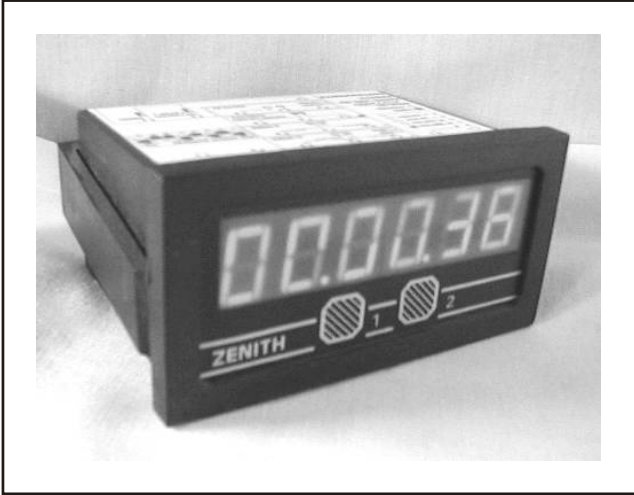

# Model 489-6D Counter / Timer

TIMER / COUNTER								
DIPSWITCH	1	2	3	4	5	6	7	8
TIMER	x	x	x	x	x	x	x	1
COUNTER	x	x	x	x	x	x	x	0

'1' = on '0' = off 'x' = dont care

COUNTER OPTIONS								
DIPSWITCH	1	2	3	4	5	6	7	8
HIGH SPEED	x	x	x	x	x	x	1	x
LOW SPEED	x	x	x	x	x	x	0	x
COUNT / 1	0	0	0	0	0	0	X	0
COUNT / 2	1	0	0	0	0	0	X	0
COUNT / 3	0	1	0	0	0	0	X	0
COUNT / 4	1	1	0	0	0	0	X	0
.....								
COUNT / 63	0	1	1	1	1	1	X	0
COUNT / 64	1	1	1	1	1	1	X	0

TIMER OPTIONS								
DIPSWITCH	1	2	3	4	5	6	7	8
[ RUN/HOLD ]								
[ RESET ]	x	x	x	x	0	0	x	1
[ START/STOP ]								
[ RESET ]	x	x	x	x	1	0	x	1
[ START ]								
[ STOP ]								
[ RESET ]	x	x	x	x	0	1	x	1
SSS.SSS	0	0	0	0	x	x	x	1
SSSS.SS	1	0	0	0	x	x	x	1
SSSSS.S	0	1	0	0	x	x	x	1
MM:SS.SS	1	1	0	0	x	x	x	1
MMMM:SS	0	0	1	0	x	x	x	1
HH:MM:SS	1	0	1	0	x	x	x	1
HHHH:MM	0	1	1	0	x	x	x	1
HHHHH.H	1	1	1	0	x	x	x	1
HHHHHH	0	0	0	1	x	x	x	1