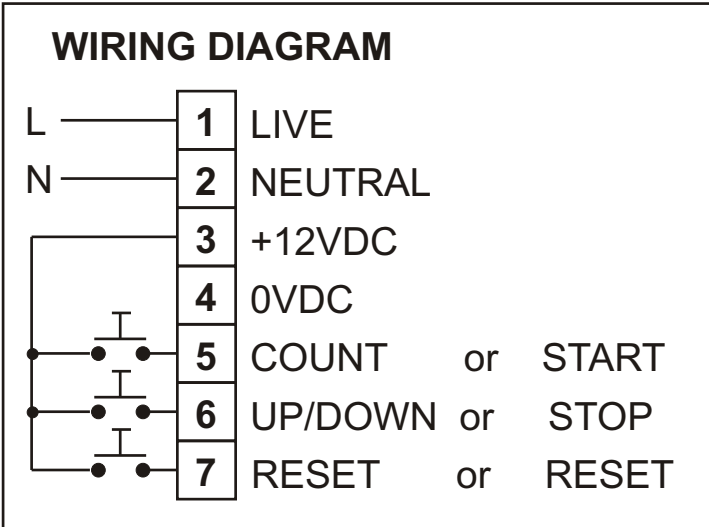

Model 489-6D Counter / Timer

TIMER / COUNTER	
DIPSWITCH	1 2 3 4 5 6 7 8
TIMER	x x x x x x x 1
COUNTER	x x x x x x x 0

'1' = on '0' = off 'x' = dont care

COUNTER OPTIONS	
DIPSWITCH	1 2 3 4 5 6 7 8
HIGH SPEED	x x x x x x 1 x
LOW SPEED	x x x x x x 0 x
COUNT / 1	0 0 0 0 0 0 X 0
COUNT / 2	1 0 0 0 0 0 X 0
COUNT / 3	0 1 0 0 0 0 X 0
COUNT / 4	1 1 0 0 0 0 X 0
.....	
COUNT / 63	0 1 1 1 1 1 X 0
COUNT / 64	1 1 1 1 1 1 X 0

TIMER OPTIONS	
DIPSWITCH	1 2 3 4 5 6 7 8
[RUN/HOLD]	
[RESET]	x x x x 0 0 x 1
[START/STOP]	
[RESET]	x x x x 1 0 x 1
[START]	
[STOP]	
[RESET]	x x x x 0 1 x 1
SSS.SSS	0 0 0 0 x x x 1
SSSS.SS	1 0 0 0 x x x 1
SSSSS.S	0 1 0 0 x x x 1
MM:SS.SS	1 1 0 0 x x x 1
MMMM:SS	0 0 1 0 x x x 1
HH:MM:SS	1 0 1 0 x x x 1
HHHH:MM	0 1 1 0 x x x 1
HHHHH.H	1 1 1 0 x x x 1
HHHHHH	0 0 0 1 x x x 1