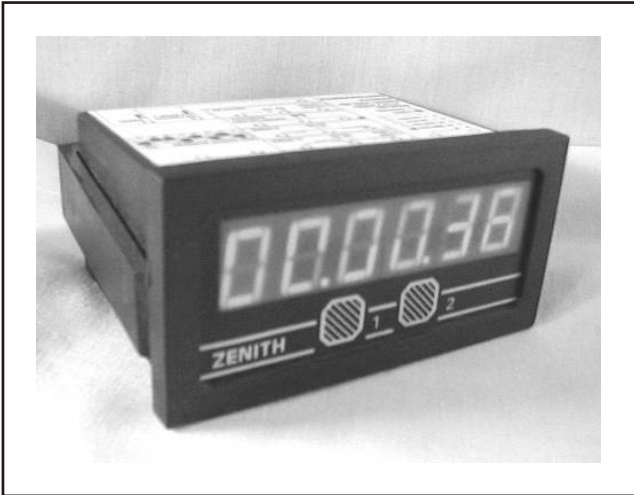

Model 489-6D Counter / Timer

TIMER / COUNTER	
DIPSWITCH	1 2 3 4 5 6 7 8
TIMER	x x x x x x x 1
COUNTER	x x x x x x x 0

'1' = on '0' = off 'x' = dont care

COUNTER OPTIONS	
DIPSWITCH	1 2 3 4 5 6 7 8
HIGH SPEED	x x x x x x 1 x
LOW SPEED	x x x x x x 0 x
COUNT / 1	0 0 0 0 0 0 X 0
COUNT / 2	1 0 0 0 0 0 X 0
COUNT / 3	0 1 0 0 0 0 X 0
COUNT / 4	1 1 0 0 0 0 X 0
.....	
COUNT / 63	0 1 1 1 1 1 X 0
COUNT / 64	1 1 1 1 1 1 X 0

TIMER OPTIONS	
DIPSWITCH	1 2 3 4 5 6 7 8
[RUN/HOLD]	
[RESET]	x x x x 0 0 x 1
[START/STOP]	
[RESET]	x x x x 1 0 x 1
[START]	
[STOP]	
[RESET]	x x x x 0 1 x 1
SSS.SSS	0 0 0 0 x x x 1
SSSS.SS	1 0 0 0 x x x 1
SSSSS.S	0 1 0 0 x x x 1
MM:SS.SS	1 1 0 0 x x x 1
MMMM:SS	0 0 1 0 x x x 1
HH:MM:SS	1 0 1 0 x x x 1
HHHH:MM	0 1 1 0 x x x 1
HHHHH.H	1 1 1 0 x x x 1
HHHHHH	0 0 0 1 x x x 1